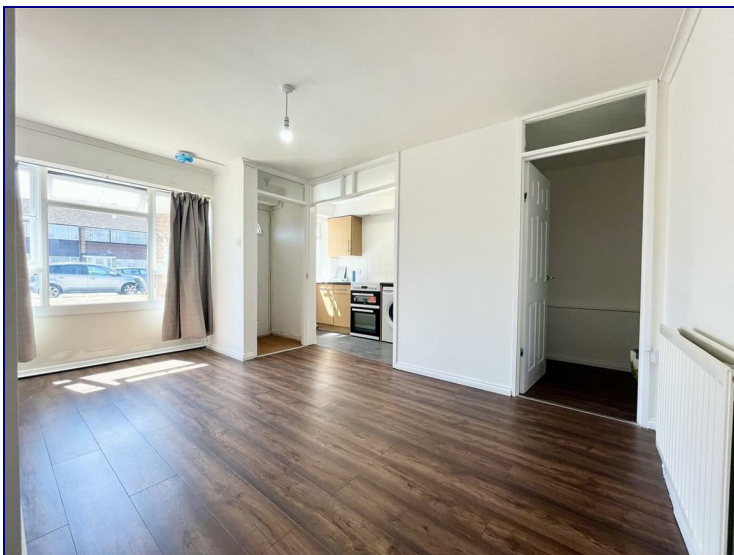

www.kings-group.net

9 Lynton Parade
Cheshunt EN8 8LF
Tel: 01992 635 735

Russells Ride, Hertfordshire, EN8 8TS

£1,350 PCM

Ground Floor One Bedroom Maisonette, Available 6th July.

Occupants will benefit from an open plan kitchen/lounge with new appliances, three piece bathroom suite and double bedroom. The property offers outside storage allocated to the property aswell as communal gardens. Parking is available on street and is non restricted.