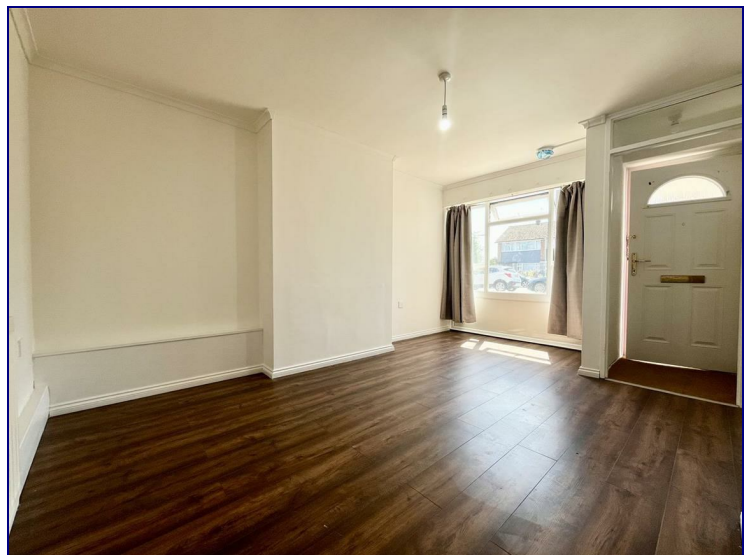

www.kings-group.net

9 Lynton Parade
Cheshunt EN8 8LF
Tel: 01992 635 735

Russells Ride, Hertfordshire, EN8 8TS

£1,350 PCM

Ground Floor One Bedroom Maisonette, Available 6th July.

Occupants will benefit from an open plan kitchen/lounge with new appliances, three piece bathroom suite and double bedroom. The property offers outside storage allocated to the property aswell as communal gardens. Parking is available on street and is non restricted.